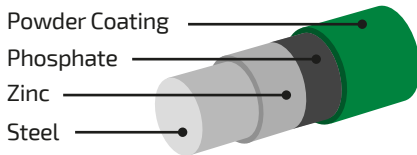

INSTALLATION COMPONENTS

Universal Bracket

Clamp

Post

45° Angled Extension

COMPOSITION

25-year limited warranty on all components | Meets ASTM-510

COLORS RAL CODES

Green
6005

Black
9004

Brown
7006

White
9010

Blue
5003

Yellow
1028

Red
3002

Grey
7037