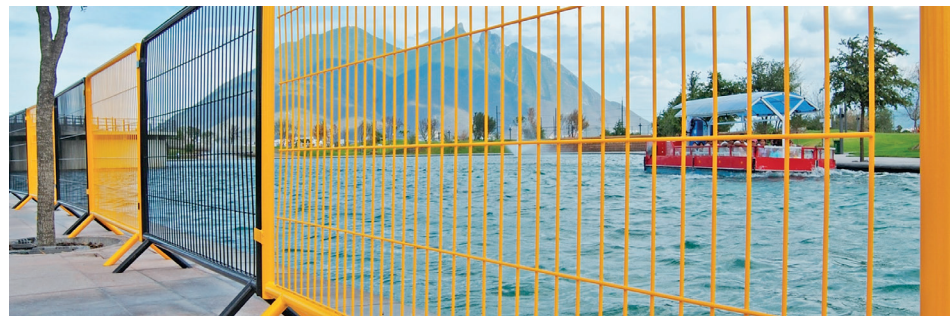

CROWD CONTROL

SECURITY SOLUTIONS

- Concerts
- Parades
- Events
- Construction Sites

Height	Length	Opening	Weight	Gauge	
in	in	in	lbs	Cal.	mm
48	79	2 X 8	35	6	4.89

Horizontal Lines	Vertical Lines	Pipe Diameter
per panel	per panel	in
6	37	1.5

COMPOSITION

25-year limited warranty on all components | Meets ASTM-510

CROWD CONTROL COLORS

RAL CODES

Green 6005	Black 9004	Brown 7006	White 9010
Blue 5003	Yellow 1028	Red 3002	Grey 7037

Building a beautiful world, one fence at a time.

8411 Irvington Blvd . Ste B | Houston, TX 77022 | sales@designmasterfence.com | designmasterfence.com