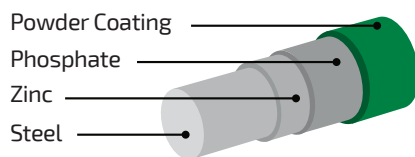

CROWD CONTROL

SECURITY SOLUTIONS

- Concerts
- Parades
- Events
- Construction Sites

Height	Length	Opening	Weight	Gauge	
in	in	in	lbs	Cal.	mm
48	79	2 X 8	35	6	4.89

Horizontal Lines	Vertical Lines	Pipe Diameter
per panel	per panel	in
6	37	1.5

COMPOSITION

25-year limited warranty on all components | Meets ASTM-510

CROWD CONTROL COLORS

RAL CODES

			
Green 6005	Black 9004	Brown 7006	White 9010
			
Blue 5003	Yellow 1028	Red 3002	Grey 7037

Building a beautiful world, one fence at a time.