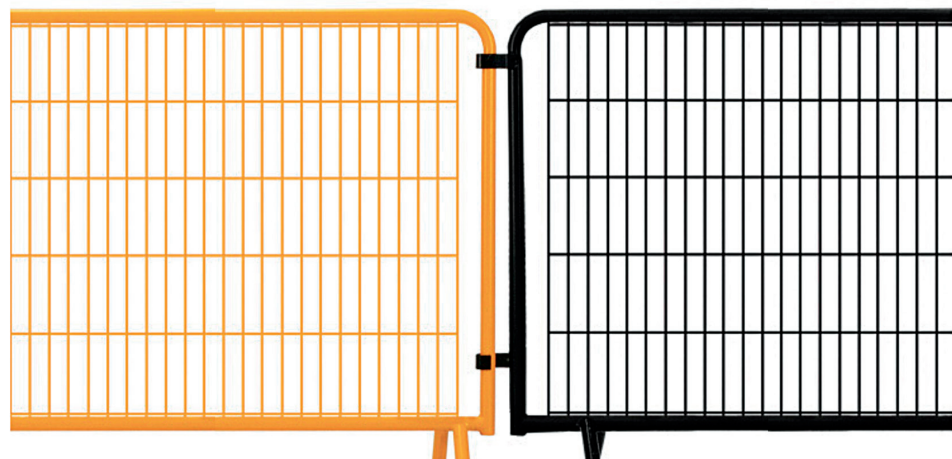

Our crowd-control panels are easy to transport, simple to assemble and are designed to stay in place, regardless of the surface. Plus, the interlocking, tubular steel frames and panels nest well for compact storage.

CROWD CONTROL

SECURITY SOLUTIONS

- Concerts
- Parades
- Events
- Construction Sites

Height	Length	Opening	Weight	Gauge	
in	in	in	lbs	Cal.	mm
48	79	2 X 8	35	6	4.89

Horizontal Lines	Vertical Lines	Pipe Diameter
per panel	per panel	in
6	37	1.5

COMPOSITION

25-year limited warranty on all components | Meets ASTM-510

CROWD CONTROL COLORS

RAL CODES

			
Green 6005	Black 9004	Brown 7006	White 9010
			
Blue 5003	Yellow 1028	Red 3002	Grey 7037

Building a beautiful world, one fence at a time.